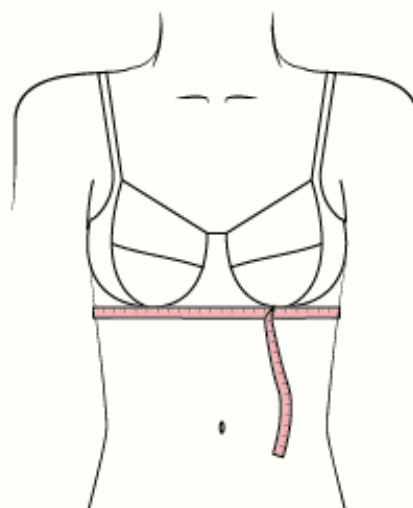

TAKING MEASUREMENTS

Full bust: Wearing a lightly lined or a non push up bra, wrap a measuring tape around the fullest part of your breasts. Breath in, breath out. Make sure the measuring tape is level and parallel to the floor. The measuring tape should be tight enough so that it stays in place (level) on its own, but it should not be digging into your skin (which would alter the measurements), cause indentations or be painful.

Underbust: Now wrap the measuring tape directly under your breasts (ribcage). Breath in, breath out. Again, make sure the measuring tape is level and parallel to the floor.

Cup size: Subtract your underbust measurement from your full bust measurement. Every inch equals a cup size up. Refer to chart below and on the following page..

MEASURE YOURSELF
THROUGHOUT THE
MONTH SO THAT YOU
KNOW HOW YOUR
BODY'S MEASUREMENTS
CHANGES WHEN YOU
ARE ON/OFF YOUR
MENSTRUAL CYCLE.

full bust

underbust

DIFFERENCE BETWEEN FULL + UNDERBUST	CUP SIZE (US)
1"	A
2"	B
3"	C
4"	D
5"	DD/E
6"	DDD/F
7"	G
8"	H

INTERNATIONAL ALPHA SIZES

BRALETTE

SIZE	XS	S	M	L	XL	2X	3X	4X
FULL BUST	28-30" 71,12- 76,2 cm	30-32" 76,2- 81,3 cm	32-34" 81,3- 86,4 cm	34-36" 86,4- 91,4 cm	36-39" 91,4- 99,1 cm	39-42" 99,1 -106,6c m	42-45" 106,6 114,3 cm	45-48" 114,3 121,9 cm