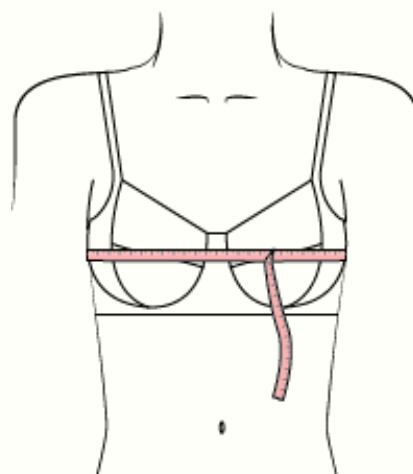

TAKING MEASUREMENTS

Full bust: Wearing a lightly lined or a non push up bra, wrap a measuring tape around the fullest part of your breasts. Breath in, breath out. Make sure the measuring tape is level and parallel to the floor. The measuring tape should be tight enough so that it stays in place (level) on its own, but it should not be digging into your skin (which would alter the measurements), cause indentations or be painful.

Underbust: Now wrap the measuring tape directly under your breasts (ribcage). Breath in, breath out. Again, make sure the measuring tape is level and parallel to the floor.

Cup size: Subtract your underbust measurement from your full bust measurement. Every inch equals a cup size up. Refer to chart below and on the following page..

MEASURE YOURSELF
THROUGHOUT THE
MONTH SO THAT YOU
KNOW HOW YOUR
BODY'S MEASUREMENTS
CHANGES WHEN YOU
ARE ON/OFF YOUR
MENSTRUAL CYCLE.

full bust

underbust

DIFFERENCE BETWEEN FULL + UNDERBUST	CUP SIZE (US)
1"	A
2"	B
3"	C
4"	D
5"	DD/E
6"	DDD/F
7"	G
8"	H

PANTY

SIZE	XS	S	M	L	XL	2X	3X	4X
WAIST (SMALLEST PART)	23-25" 58,5- 63,5 cm	25-27" 63,5- 68,5 cm	27-29" 68,5- 73,5 cm	29-31" 73,5-79 cm	31-33" 79-84 cm	33-36" 84-91,5 cm	36-40" 91,5- 101,5 cm	40"-45" 101,5- 114,5 cm
HIP (WIDEST PART)	33-35" 84-89 cm	35-37" 89-94 cm	37-39" 94-99 cm	39-41" 99-104 cm	41-43" 104- 109 cm	43-46" 109-117 cm	46-50" 117cm -127 cm	50-55" 127-140 cm